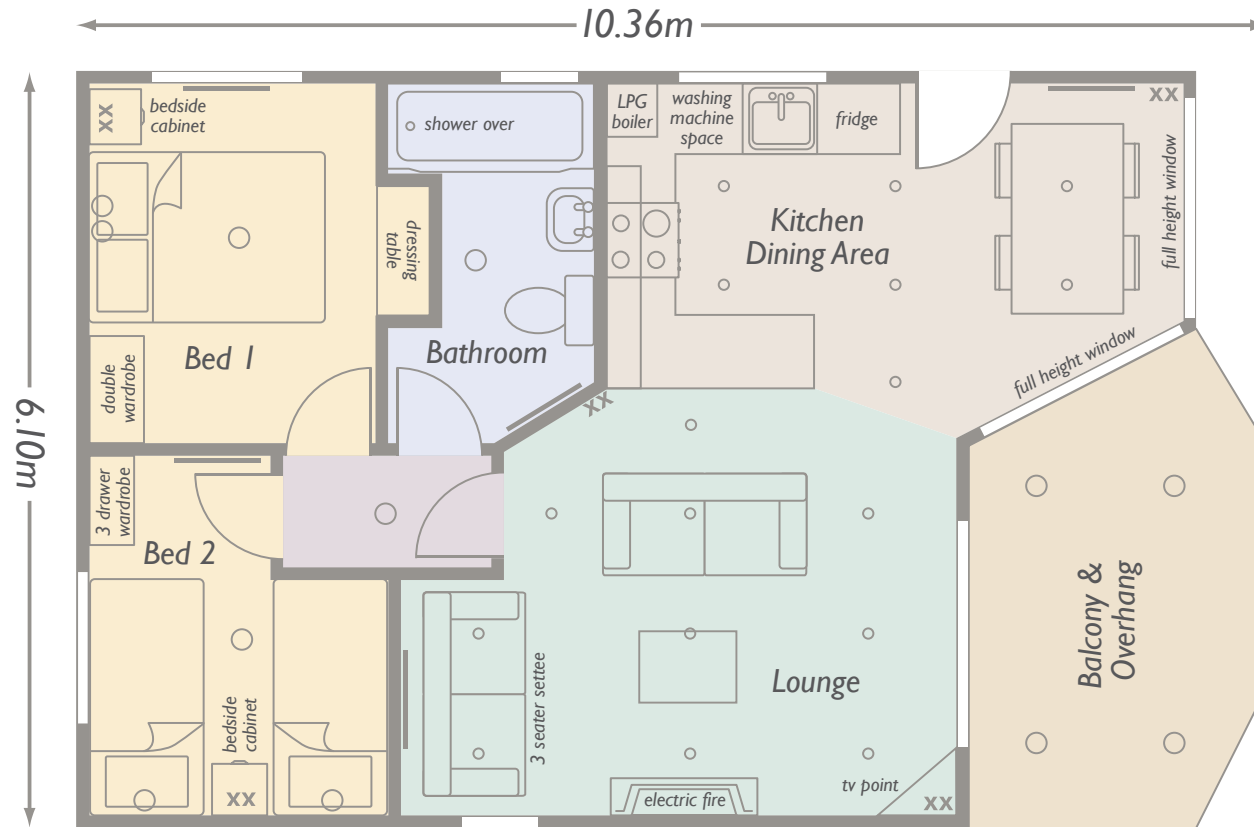

Heritage New Aztec

10.36m x 6.10m (34' x 20') - 2 bedroom 1 bathroom

Lounge	4.5m x 3.4m (15'11" x 11'4")
Kitchen/Dining Area	4.7m x 2.5m (17'4" x 8'1")
Bedroom 1	2.9m x 2.4m (9'4" x 7'9")
Bedroom 2	2.5m x 2.9m (8'1" x 9'8")
Bathroom	1.7m x 2.8m (5'6" x 9'4")