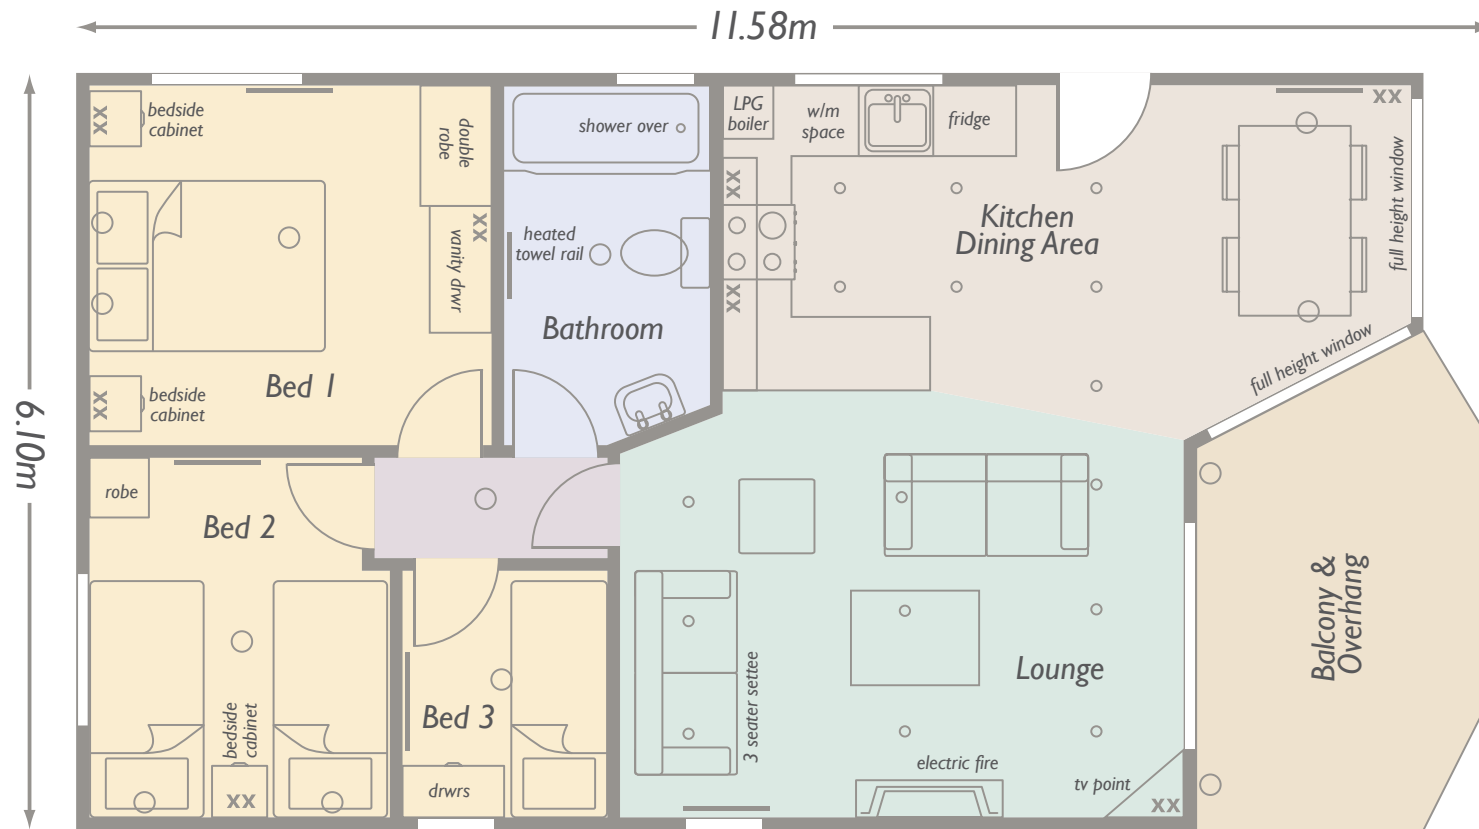

Heritage New Aztec

10.36m x 6.10m (38' x 20') - 3 bedroom | bathroom

Lounge	4.6m x 3.4m (15' x 11'2)
Kitchen/Dining Area	5.6m x 2.5m (18'5 x 8'2)
Bedroom 1	3.3m x 2.9m (10'8 x 9'4)
Bedroom 2	2.47m x 2.94m (8'1 x 9'7)
Bedroom 3	1.7m x 2.0m (5'6 x 6'7)
Bathroom	1.7m x 2.9m (5'6 x 9'4)