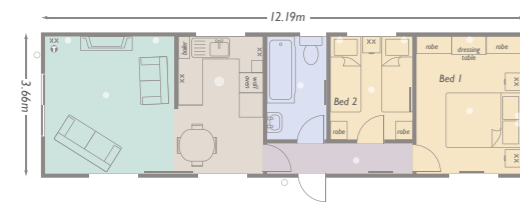

# harlech 40' x 12' (12.19 x 3.66m) - 2 bedroom

A compact four berth single lodge with a comfortable interior. Features include; two splay-bay feature windows, fully opening French doors to front gable, fireplace with hearth and inset electric fire, comfortable 2 seater sofa and matching chair, fully fitted kitchen with oven, hob & hood, fridge/freezer and washing machine space and fitted bedrooms with exceptional storage.

Lounge/Dining	4.80 x 3.45m	16'6" x 11'4"
Kitchen	3.24 x 1.31m	10'7½" x 4'3½"
Bedroom 1	2.57 x 3.45m	8'5" x 11'4"
Bedroom 2	2.64 x 2.04m	8'8" x 6'8½"
Bathroom	1.68 x 2.04m	5'6¼" x 6'8½"

For alternative arrangement see page 42  
For key see page 43