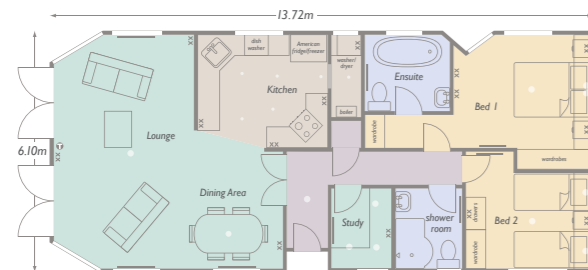

meridian 45' x 20' (13.71 x 6.09m) - 2 bedroom

Launched in 2006 the Meridian is a beautiful and stylish lodge. Its features include; vaulted vertical pine ceilings, fitted kitchen with utility area and an American style fridge/freezer; double opening glass feature doors to lounge, fully tiled luxury fitted bathrooms and ensuite and elegantly styled bedrooms with contemporary furnishings

Lounge/Dining	5.79 x 5.89m	19'0 x 19'3
Kitchen	3.22 x 2.83m	10'7 x 9'3
Bedroom 1	3.49 x 3.40m	11'5 x 11'2
Bedroom 2	3.09 x 2.41m	10'2 x 7'11
Study	1.52 x 2.03m	5'0 x 6'8
Shower Room	1.67 x 2.03m	5'6 x 6'8
Ensuite	2.09 x 1.92m	6'10 x 6'3