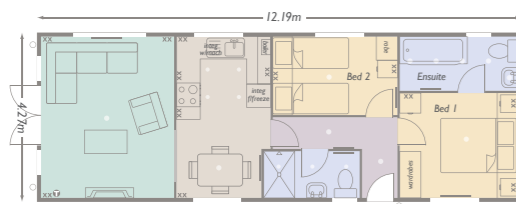

mirage 40' x 14' (12.19 x 4.27m) - 2 bedroom

The Mirage is a single lodge with a contemporary interior. Its features include; fully opening French doors with feature glazing to front gable, dormer roof over front door, separate bathroom and full ensuite, compact kitchen with integrated washer/dryer and fridge/freezer, fitted bedrooms with co-ordinating soft furnishings

Lounge	3.35 x 4.26m	11'0 x 14'0
Kitchen	2.37 x 2.09m	7'9 x 6'10
Dining	2.13 x 1.96m	7'0 x 6'5
Bed 1	2.97 x 2.64m	9'9 x 8'8
Bed 2	3.13 x 1.99m	10'3 x 6'6
Shower Room	2.42 x 1.15m	7'11 x 3'9
Ensuite	2.97 x 1.37m	9'9 x 4'6