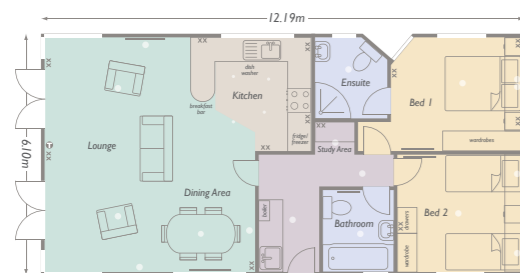

seaview 40' x 20' (12.19 x 6.09m) - 2 bedroom

Our best selling lodge, the Seaview encapsulates all there is to love about a leisure lodge lifestyle. Its features include; front gable lounge aspect with full height windows, fitted kitchen including all integral appliances, entrance with utility area and separate sink and master bedroom with feature windows and fully tiled ensuite

Lounge/Dining	5.28 x 5.89m	17'4 x 19'4
Kitchen	3.05 x 2.83m	10'0 x 9'3
Bedroom 1	3.26 x 2.84m	10'8 x 9'4
Bedroom 2	3.12 x 2.94m	10'3 x 9'8
Ensuite	1.19 x 1.98m	6'3 x 6'6
Bathroom	1.77 x 1.98m	5'10 x 6'6

For three bedroom option see page 42
For key see page 43