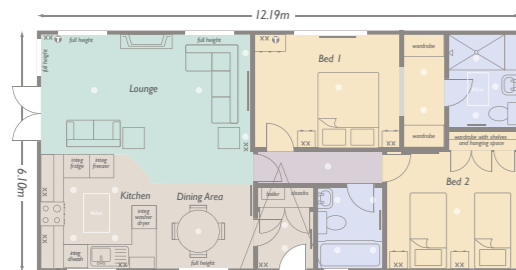

tranquility

40' x 20' (12.19 x 6.10m) - 2 bedroom

As the name suggests this twin lodge gives a feeling of space and peace in which to enjoy your leisure time. Its features include; open plan living space, fitted kitchen with feature Velux® and integral appliances, two or three bedroom options, separate entrance hallway and walk through dressing area and ensuite to main bedroom

Lounge	5.42 x 3.05m	17'5½ x 10'0
Kitchen	2.97 x 2.97m	9'4¼ x 9'4¼
Dining	2.46 x 2.97m	8'1 x 9'4¼
Bedroom 1	3.80 x 3.0m	12'1½ x 9'3¾
Bedroom 2	3.28 x 2.95m	10'9 x 9'8
Ensuite	1.68 x 2.43m	5'6 x 7'7½
Bathroom	1.65 x 2.2m	5'5 x 6'10½
Walk In	1.02 x 3.0m	3'4 x 9'3¾