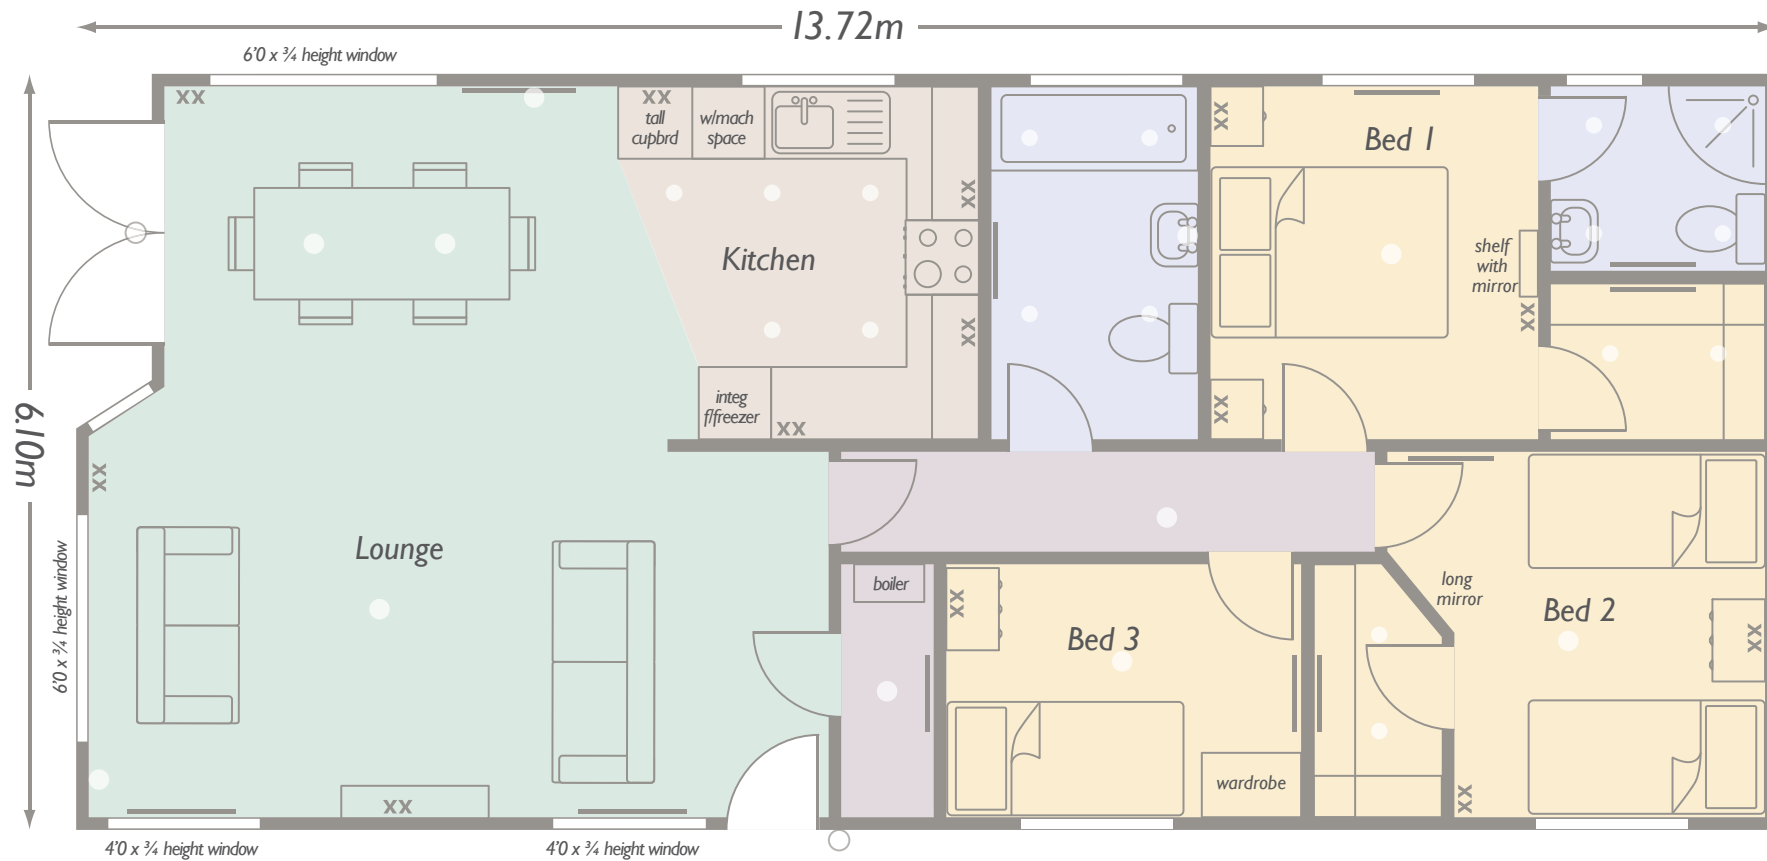

Heritage Vision

43'45" x 20' (13.72 x 6.10m) - 3 Bedroom

— Radiators * External tap xx Double sockets x Single sockets o Light fittings o Recess lights @ 3 way spotlight p/lights Pelmet lights

HERITAGE

Heritage Homes (Wales) Ltd, Unit D,
Penamser Business Park,
Porthmadog, Gwynedd LL49 9GB
Telephone: 01766 515 072
Email: sales@heritagehomes.co.uk
www.heritagehomes.co.uk